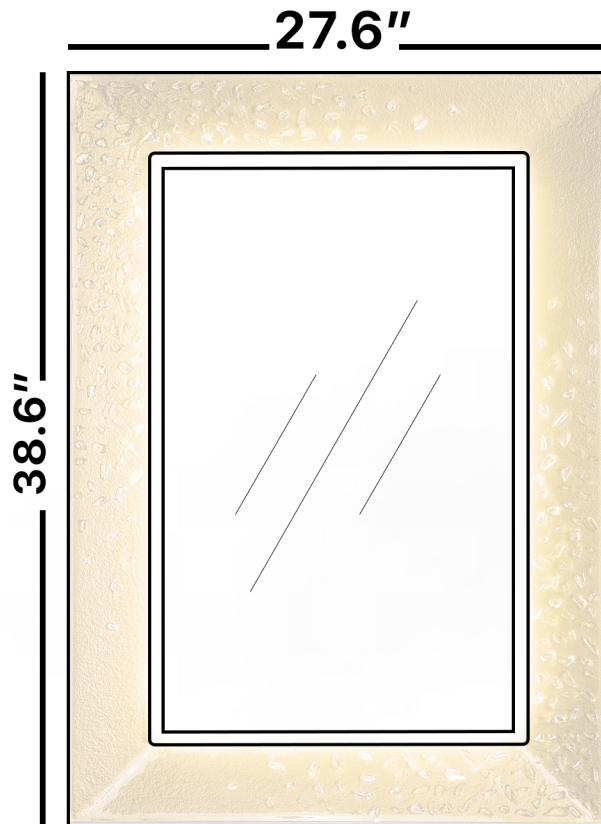

MURANO

Model: Murano Single

Category: Mirror

Material: Crystal

Dimensions: 38.6"(L) x 27.6"(H)

Description: Luxury LED lighted crystal bathroom mirror in gold finish

*Numbers are in inches